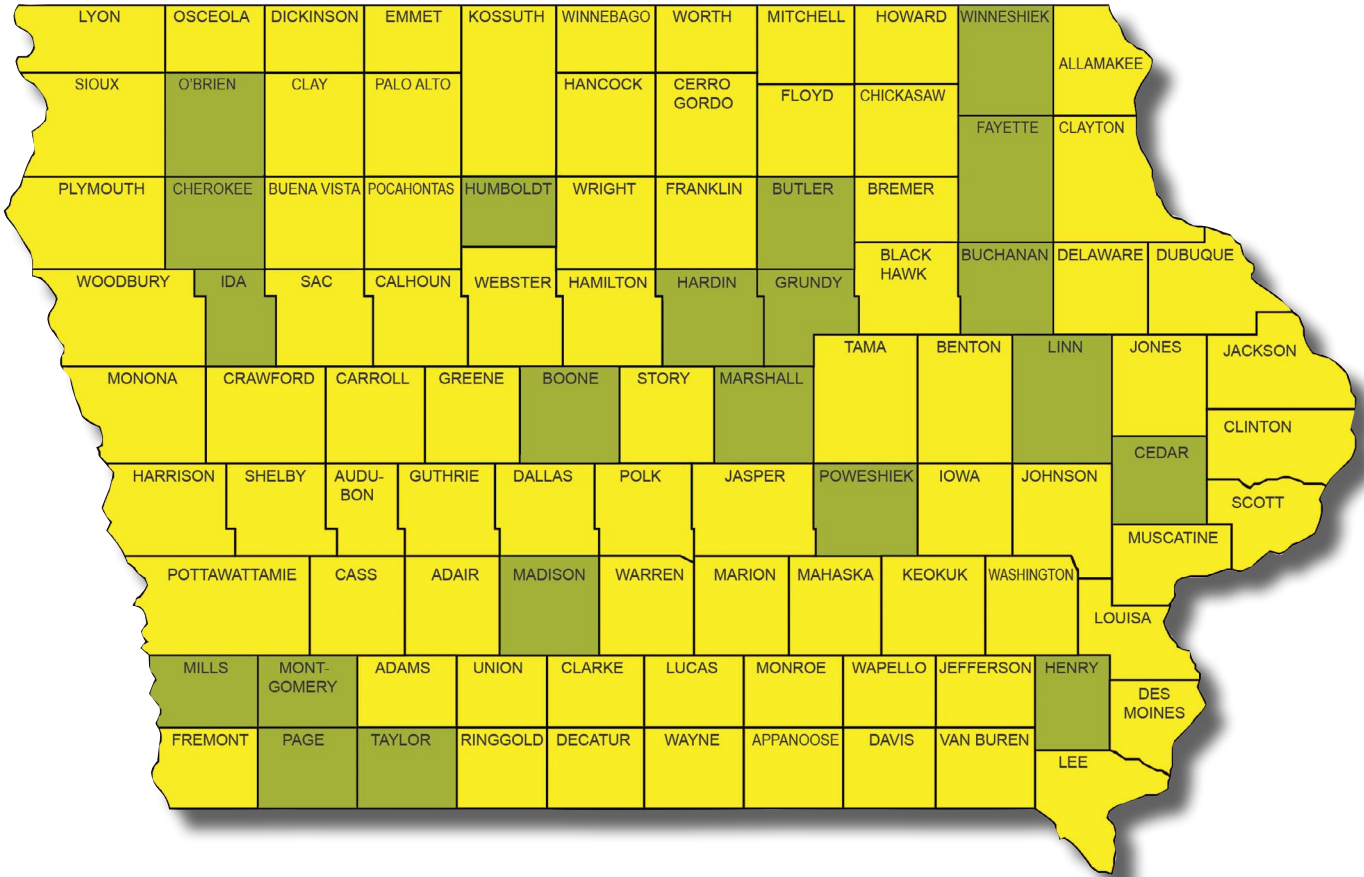

Farmers Experienced in Successful Cover Crop Use

These Iowa farmers have graciously offered to assist new cover crop users by offering information or answer any questions on the use and management of cover crops. There are many resources available, but if you're not sure where to turn for advice on cover crops, please feel free to contact any of the farmers listed here.

BOONE COUNTY

Jeremy Gustafson
515-291-0675
jkgfarms@gmail.com

Crops: corn, soybeans, sweet corn
Cover crop: cereal rye and mixes
Livestock: hogs

BUTLER COUNTY

Rick Juchems
319-240-9190
rick.juchems@butler-bremer.com

Crops: corn, soybeans
Cover crop: cereal rye
Livestock: hogs

CHEROKEE COUNTY

Nathan Anderson
515-708-5199
N8andy@gmail.com

Crops: corn, soybeans, hay, non-GMO
Cover crop: cereal rye, winter wheat
Livestock: cow/calf

Crops: vegetables, organic
Cover crop: all
Livestock: sheep, chickens

FAYETTE COUNTY

Tim Recker
563-920-3417
trecker@netins.net

Crops: corn, soybeans, seed corn
Cover crop: cereal rye, radish, buckwheat
Livestock: none